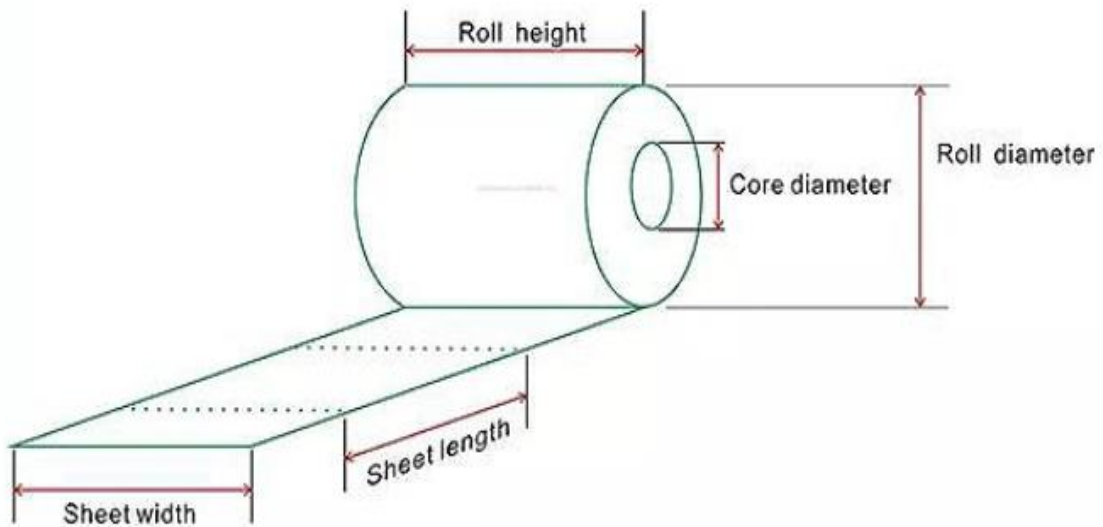

## Bath Tissue Manuals

**Product Specification:**

Product Name	Toilet Tissue Roll/Bath Tissue
Material:	virgin wood pulp, mix pulp paper, sugarcane pulp paper, bamboo pulp paper, recycled paper
Color:	white, craft, customized color
Pattern:	plain or embossed
Sheet Size:	100*100mm, 100*110mm, 100*140mm, or customized for big orders
Sheets/roll:	50~ 500 sheets/roll
Net Weight:	50-200g/roll
Core:	Core, Coreless
Core size:	35mm, 45mm, 42mm,40mm
Layer:	1ply, 2ply, 3ply, 4ply
Grammage /Density:	13~18gsm, +/-1gsm
MOQ:	1*20ft,40'hq
Loading Quantity:	20GP: 30,000Rolls, 40HQ: 48,000~100,000 rolls
Samples	Available for free within 3 days
Packing details:	Each roll wrapped separately 2 rolls/pack,4rolls/pack, 6rolls/pack, 10roll/pack,12rolls/pack,24rolls/rolls, 36rolls/rolls, 48rolls/pack, 96rolls/carton,10rolls/handle bag, 5/10handle bags/masterbag bundle masterbag/bundle size: 48.5x38.5x40.5cm
Feature:	Dissolvable, Septic tank safe, Ultra Soft, Special Texture, Septic tank safe, Dissolvable, Best absorption
Tissue grade	Virgin A, Virgin B, Virgin C, recycle
Loading qty:	20GP ≈ 30,640rolls 40HQ ≈48000-100000rolls
Place of Origin:	Guangdong, China (Mainland)
Brand Name:	OEM, Customized brand, free or our factory brand
Payment:	50% pre TT, 50% before shipment
Delivery Time:	7-10 days
Delivery Port	Shenzhen, China, Guangzhou, China
Delivery Method:	EXW, FOB, CIF
Payment Method	LC/TT etc.,
Customize	Available
Application	Home, Office, School, Hospital , Hotel, Public area etc.